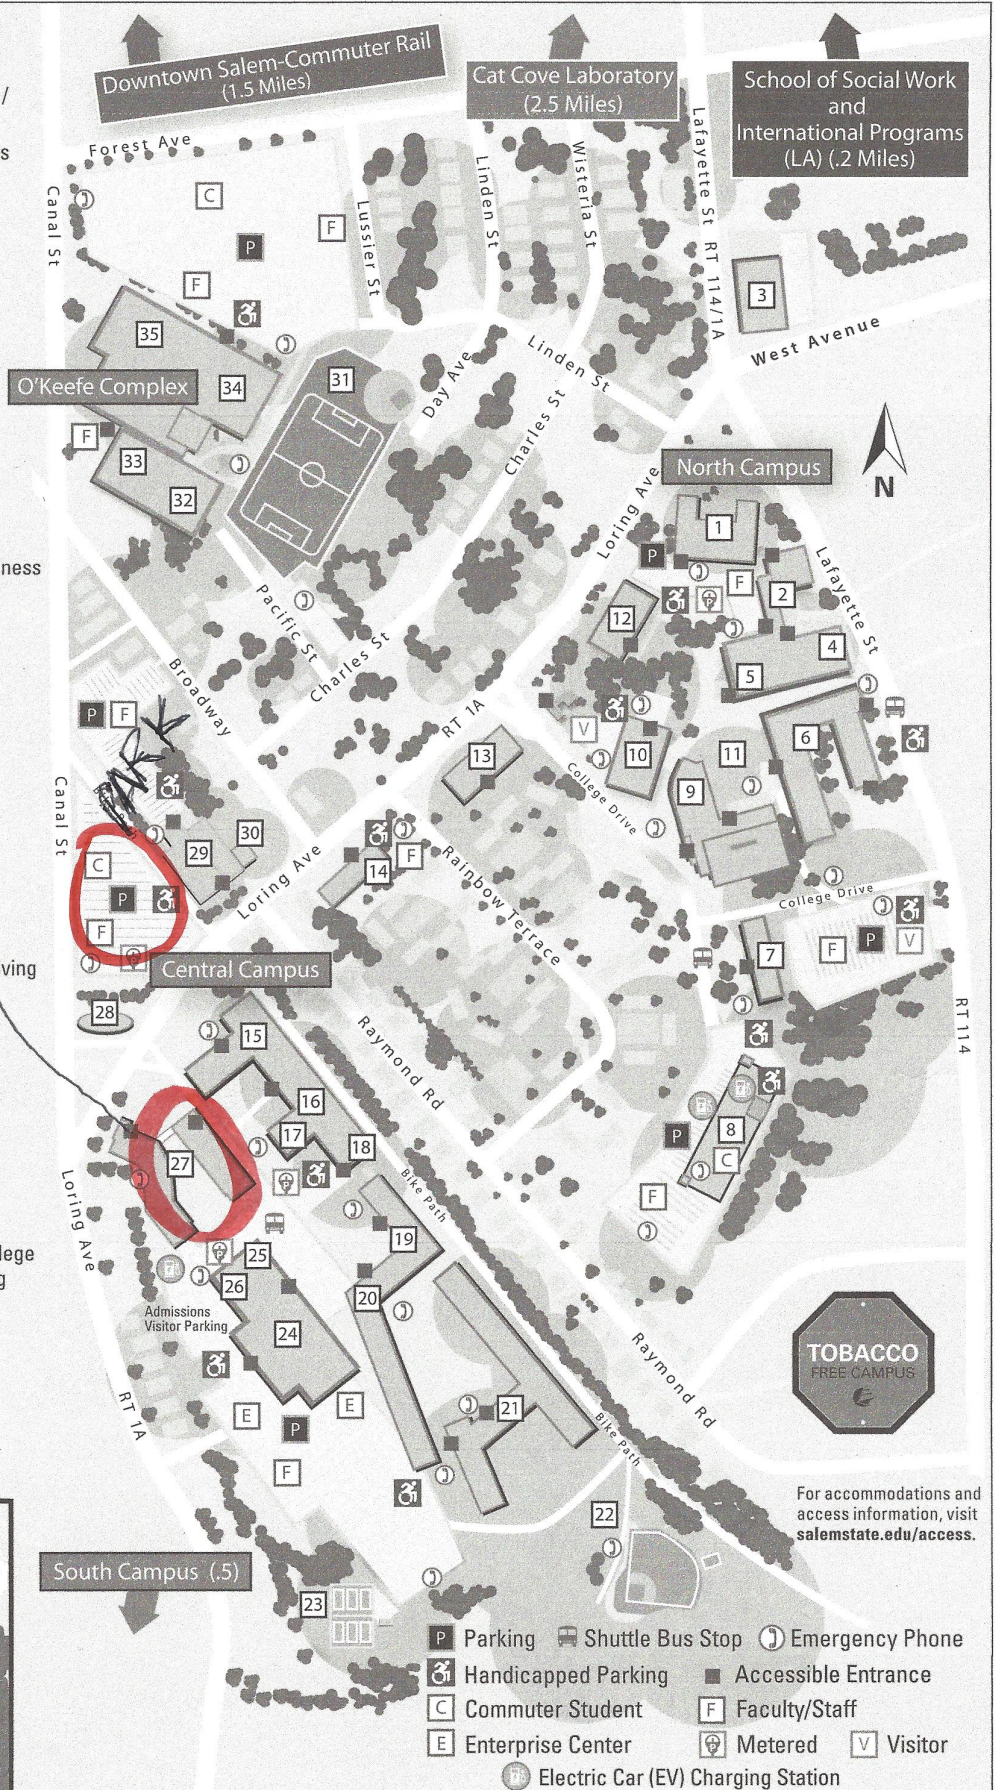

North Campus

1. Sullivan Building (SB)
   School of Graduate Studies / School of Education /
   School of Continuing and Professional Studies
2. Administration Building (ADM) / Human Resources
3. 331 Lafayette Street
4. Gordon Center for Creative and Performing Arts
5. Commons Dining Hall
6. Meier Hall (MH) / College of Arts and Sciences
7. Peabody Residence Hall (PH)
8. North Campus Parking Garage
9. Berry Library and Learning Commons (BL)
10. Ellison Campus Center (ECC) / Alumni Plaza
11. North Campus Quad / McKeown Plaza
12. Horace Mann Laboratory School (Closed)
13. Bowditch Residence Hall (BH)

Central Campus

1. Media Services / ITS Laptop Support
2. Classroom Building (CC) / Bertolon School of Business
3. Student Navigation Center
4. Recital Hall
5. University Police
6. Marsh Conference Center / Dining Commons
7. Marsh Residence Hall (MAR)
8. Atlantic Residence Hall (ATL) / Residence Life
9. Baseball Field
10. Tennis Courts
11. Agganis Building / Enterprise Center (ENT)
12. Bookstore
13. Admissions
14. Viking Residence Hall (VH)
15. Salem Diner
16. Stanley Building (STLY) / ITS / Shipping and Receiving
17. Facilities Storage

O'Keefe Complex (OK)

1. Alumni Field
2. Pool
3. Twohig Gymnasium
4. Gassett Fitness Center (GF)
5. Rockett Arena

South Campus

1. Harrington Building (HB) / Maguire Meservey College
   of Health and Human Services / School of Nursing
2. South Campus Gymnasium
3. Bates Residence Complex (BC)

Upper South Campus

1. Academic Building (AB)
2. Preschool

For accommodations and access information, visit saalemstate.edu/access.