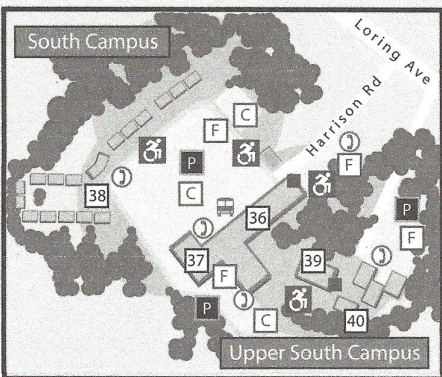

## Central Campus

- Media Services / ITS Laptop Support
- Classroom Building (CC) / Bertolon School of Business
- Student Navigation Center
- Recital Hall
- University Police
- Marsh Conference Center / Dining Commons
- Marsh Residence Hall (MAR)
- Atlantic Residence Hall (ATL) / Residence Life
- Baseball Field
- Tennis Courts
- Agganis Building / Enterprise Center (ENT)
- Bookstore
- Admissions
- Viking Residence Hall (VH)
- Salem Diner
- Stanley Building (STLY) / ITS / Shipping and Receiving
- Facilities Storage

## O'Keefe Complex (OK)

- Alumni Field
- Pool
- Twohig Gymnasium
- Gassett Fitness Center (GF)
- Rockett Arena

## South Campus

- Harrington Building (HB) / Maguire Meservey College  
of Health and Human Services / School of Nursing
- South Campus Gymnasium
- Bates Residence Complex (BC)

## Upper South Campus

- Academic Building (AB)
- Preschool

For accommodations and access information, visit [saalemstate.edu/access](http://saalemstate.edu/access).